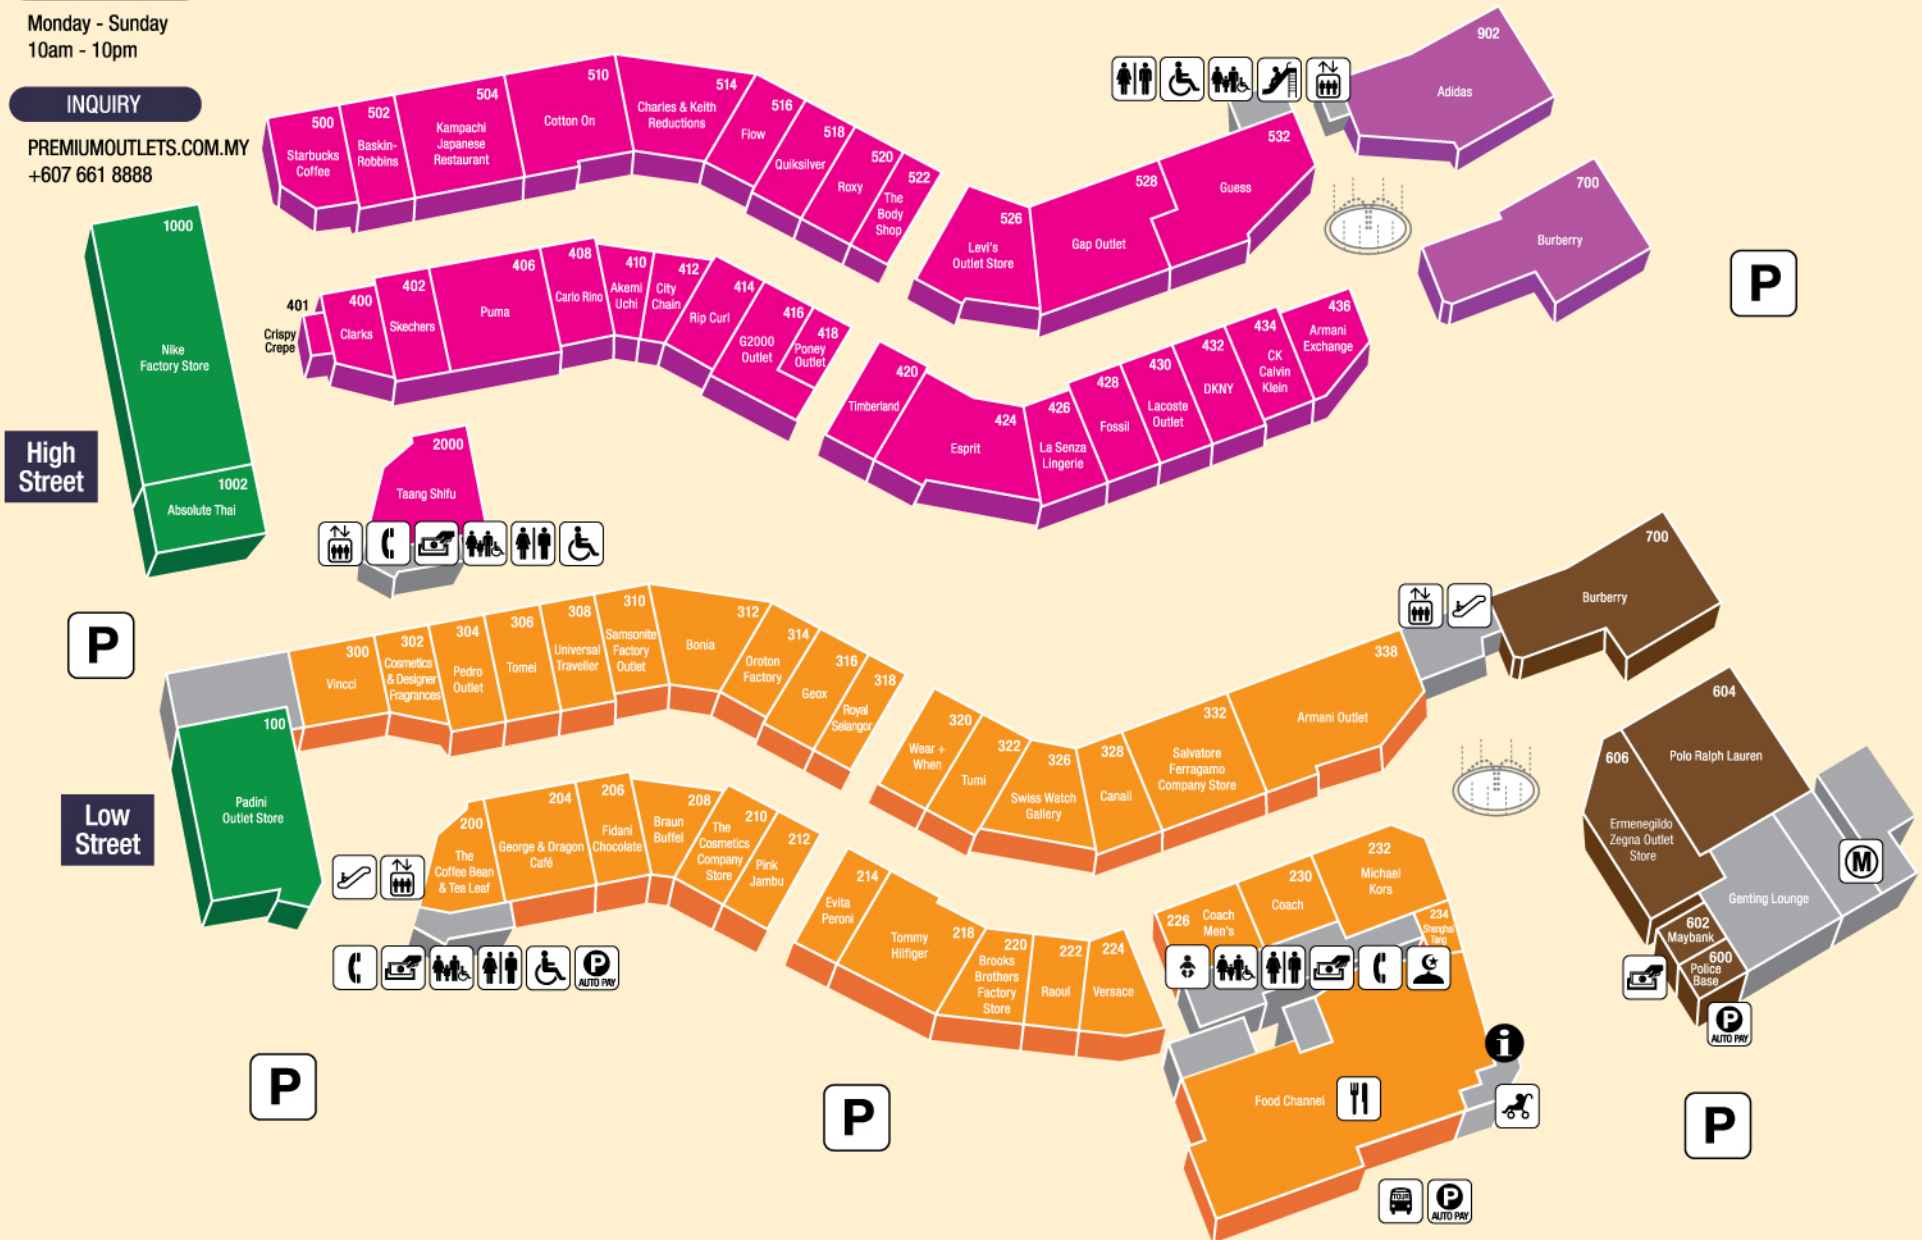

JOHOR PREMIUM OUTLETS

OPENING HOURS

Monday - Sunday
10am - 10pm

INQUIRY

PREMIUMOUTLETS.COM.MY
+607 661 8888

LEGEND

- Green Precinct
- Pink Precinct
- Yellow Precinct
- Purple Precinct
- Brown Precinct

- Management Office
- Car Park
- Auto Pay Machine
- Tour Bus
- Information Center
- Stroller Rental
- Food Court
- Kid's Play Area
- ATM
- Telephone
- Restroom
- Disabled Restroom
- Family Room
- Baby Room
- Prayer Room
- Lift
- Escalator

DESIGNER FASHIONS & SPORTSWEAR

Adidas	902
Armani Exchange	436
Armani Outlet	338
Brooks Brothers Factory Store	220
Burberry	700
Canali	328
CK Calvin Klein	434
Cotton On	510
DKNY	432
Ermenegildo Zegna Outlet Store	606
Esprit	424
Flow	516
G2000 Outlet	416
Gap Outlet	528
Guess	532
Lacoste Outlet	430
La Senza Lingerie	426
Levi's Outlet Store	526
Michael Kors	232
Nike Factory Store	1000
Padini Outlet Store	100
Pink Jambu	212
Polo Ralph Lauren	604
Poney Outlet	418
Puma	406
Quiksilver	518
Raoul	222

DESIGNER FASHIONS & SPORTSWEAR

Rip Curl	414
Roxy	520
Salvatore Ferragamo Company Store	332
Shanghai Tang	234
Timberland	420
Tommy Hilfiger	218
Universal Traveller	308
Versace	224

SHOES

Charles & Keith Reductions	514
Clarks	400
Geox	316
Pedro Outlet	304
Skechers	402
Vincci	300

ACCESSORIES & JEWELLERY

City Chain	412
Evita Peroni	214
Swiss Watch Gallery	326
Tomei	306
Wear + When	320

HOUSEWARES & HOME FURNISHINGS

Akemi Uchi	410
------------	-----

FINE LEATHER & LUGGAGE

Bonia	312
Braun Buffel	208
Carlo Rino	408
Coach	230
Coach Men's	226
Fossil	428
Oroton Factory	314
Samsonite Factory Outlet	310
Tumi	322